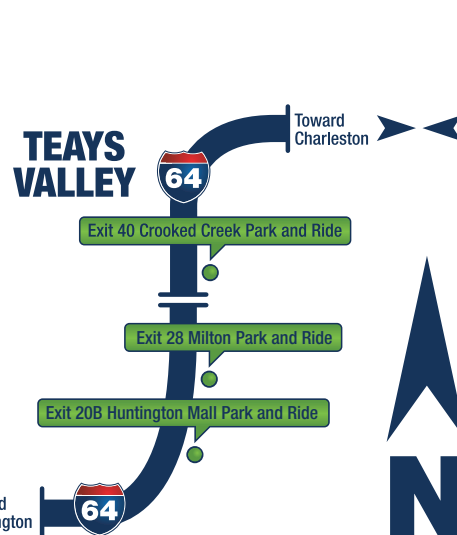

In Huntington Call: **304.529.RIDE (7433)**

HUNTINGTON ➤ CHARLESTON

PULLMAN SQUARE	TTA CENTER	HUNTINGTON MALL PARK & RIDE	MILTON PARK & RIDE	CROOKED CREEK PARK & RIDE	CHARLESTON TRANSIT MALL	STATE CAPITOL BUILDING #5
6:40 AM	6:45 AM	7:05 AM	7:15 AM	7:30 AM	7:50 AM	8:00 AM
6:42 PM	6:50 PM	7:10 PM	7:20 PM	7:35 PM	7:55 PM	8:05 PM

CHARLESTON ➤ HUNTINGTON

STATE CAPITOL BUILDING #5	CHARLESTON TRANSIT MALL	CROOKED CREEK PARK & RIDE	MILTON PARK & RIDE	HUNTINGTON MALL PARK & RIDE	PULLMAN SQUARE	TTA CENTER
8:15 AM	8:25 AM	8:45 AM	9:06 AM	9:15 AM	9:27 AM	9:30 AM
5:15 PM	5:30 PM	5:55 PM	6:10 PM	6:20 PM	6:42 PM	6:45 PM

● = Designated Bus Stops