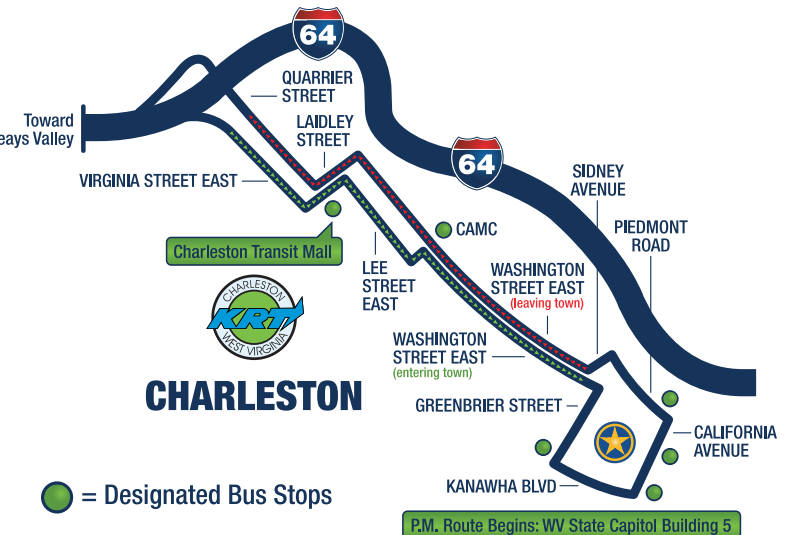

In Huntington Call: **304.529.RIDE (7433)**

HUNTINGTON ➤ CHARLESTON

PULLMAN SQUARE	TTA CENTER	HUNTINGTON MALL PARK & RIDE	MILTON PARK & RIDE	CROOKED CREEK PARK & RIDE	CHARLESTON TRANSIT MALL	STATE CAPITOL BUILDING #5
6:40 AM	6:45 AM	7:05 AM	7:15 AM	7:30 AM	7:50 AM	8:00 AM
6:42 PM	6:50 PM	7:10 PM	7:20 PM	7:35 PM	7:55 PM	8:05 PM

CHARLESTON ➤ HUNTINGTON

STATE CAPITOL BUILDING #5	CHARLESTON TRANSIT MALL	CROOKED CREEK PARK & RIDE	MILTON PARK & RIDE	HUNTINGTON MALL PARK & RIDE	PULLMAN SQUARE	TTA CENTER
8:15 AM	8:25 AM	8:45 AM	9:06 AM	9:15 AM	9:27 AM	9:30 AM
5:15 PM	5:30 PM	5:55 PM	6:10 PM	6:20 PM	6:42 PM	6:45 PM

● = Designated Bus Stops